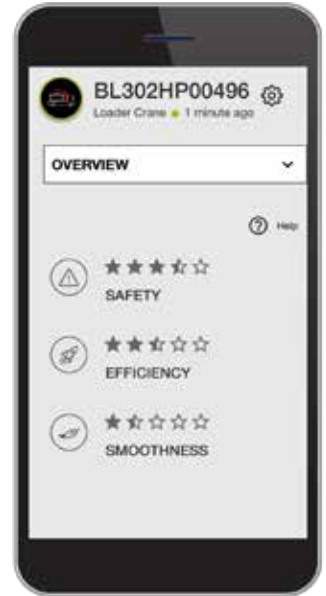

Keep track of upcoming preventive maintenance needs based on equipment usage.